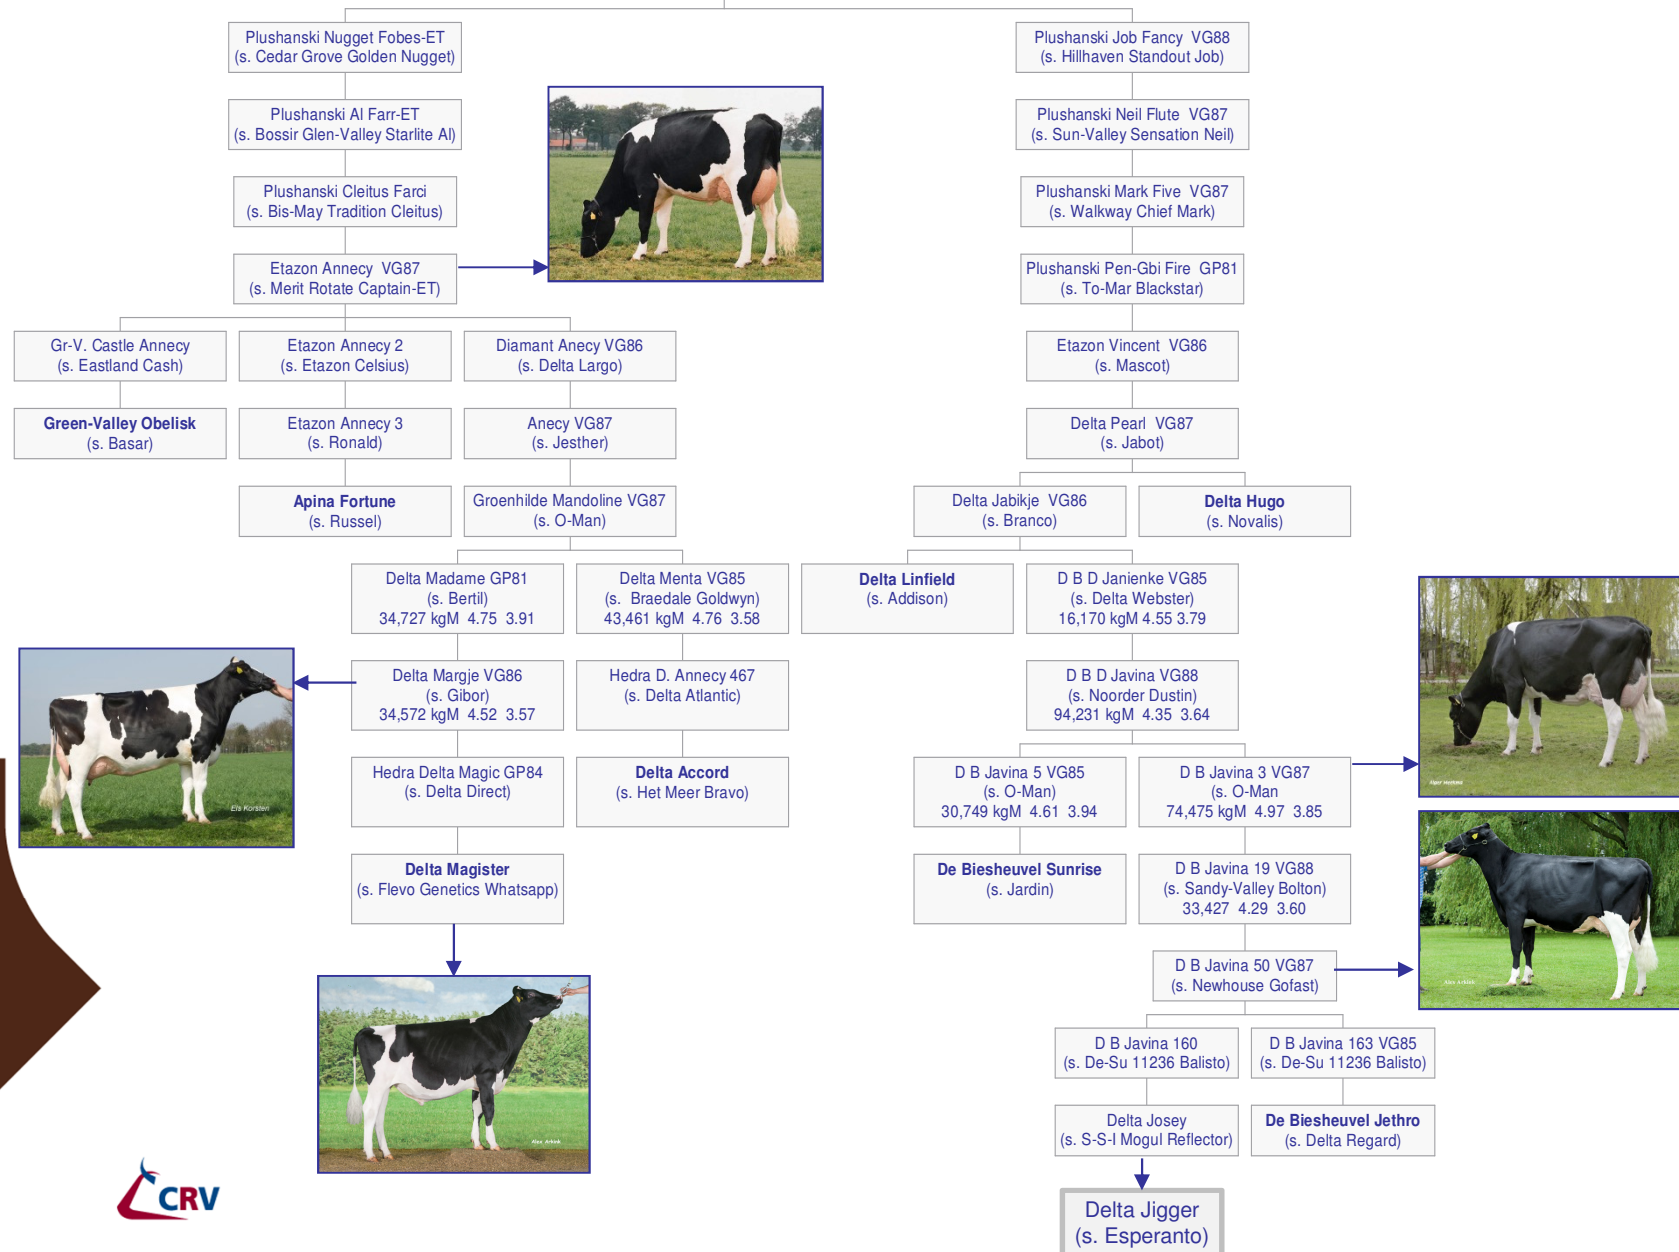

# Cow family of Jigger

## From the Javina / Faith family

Plushanski Chief Faith EX94  
(s. Pawnee Farm Arlinda Chief)

# Cow family of Jigger

From the **Javina / Faith** family