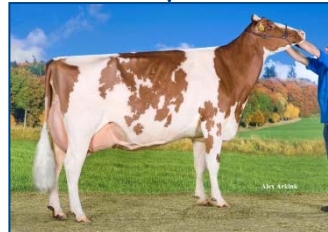

Khw Goldwyn Aiko-ET EX91
(s. Braedale Goldwyn)

Khw Regiment Apple Red EX96
(s. Carousel Regiment Red)

Jotan Red
(s. Ja-Bob Jordan Red)