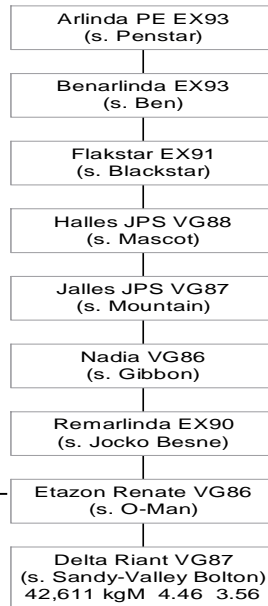

Ridge

From the Renate Family

Delta Bookem Danno
(s. De-Su 521 Bookem)

Delta Riana VG89
(s. Delta Nelson)
62,917 kgM 4.31 3.76
still in production

Delta Ria VG88
(s. Generations Epic)
75,336 kgM 4.24 3.36
still in production

Delta Saxobeat
(s. Generations Epic)

Delta Rietje VG86
(s. Generations Epic)
29,524 kgM 4.04 3.56

Rietje 7 GP84
(s. Jetset)
24,292 kgM 4.18 3.64
still in production

Rietje 1 VG85
(s. Double W Ranger)
12,116 kgM 4.17 3.52
still in production