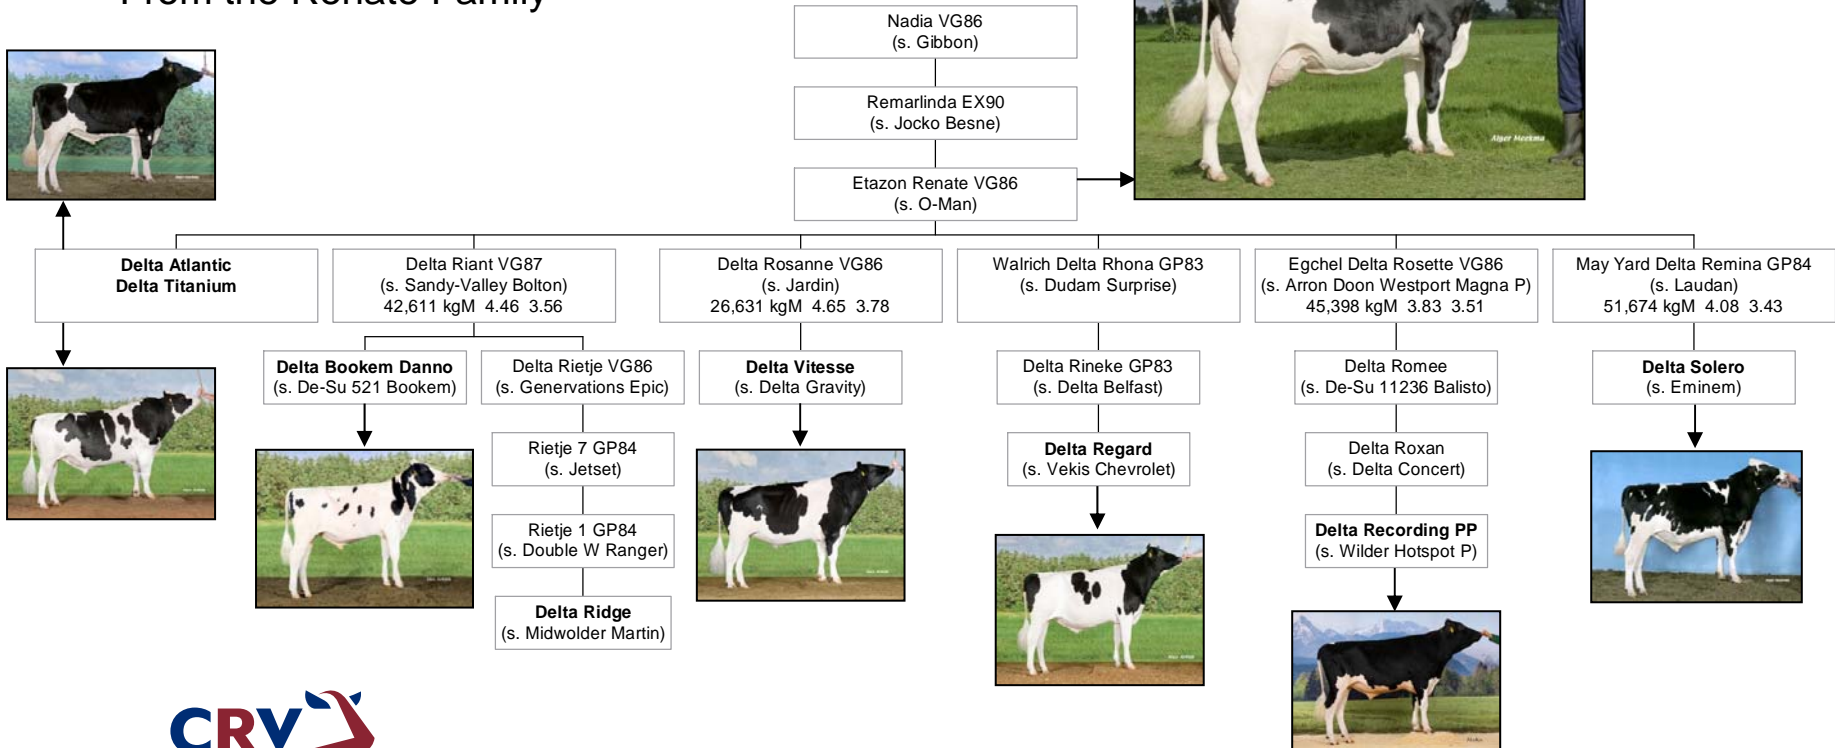

Delta Saxobeat
(s. Generations Epic)

Delta Rietje VG86
(s. Generations Epic)
29,524 kgM 4.04 3.56

Rietje 7 GP84
(s. Jetset)
24,292 kgM 4.18 3.64
still in production

Rietje 1 VG85
(s. Double W Ranger)
12,116 kgM 4.17 3.52
still in production

Delta Ridge
(s. Midwolder Martin)

BETTER COWS > BETTER LIFE

Ridge

From the Renate Family

BETTER COWS > BETTER LIFE